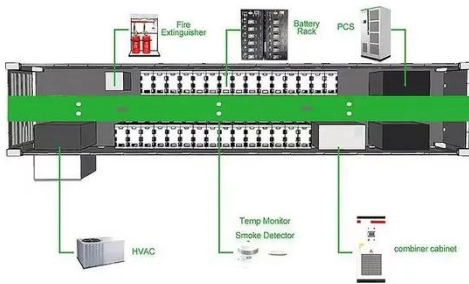

Integrated Outdoor Telecom & Solar Cabinet with Cooling

This Outdoor Telecom and Solar Electrical Enclosure is designed to house and protect communication equipment, solar controllers, invertorlar, batteries, and electrical distribution systems in one ...

Outdoor Telecom Cabinet Energy Storage: 100-250kw 100 ...

Application: PV Supporting Energy Storage Installation: Cabinet Floor-

Mounted Energy Capacity:
 100kWh-500kWh Power Configuration:
 100kW-250kW Cycle Life: 8000 Cycles
 (80%DOD) ...