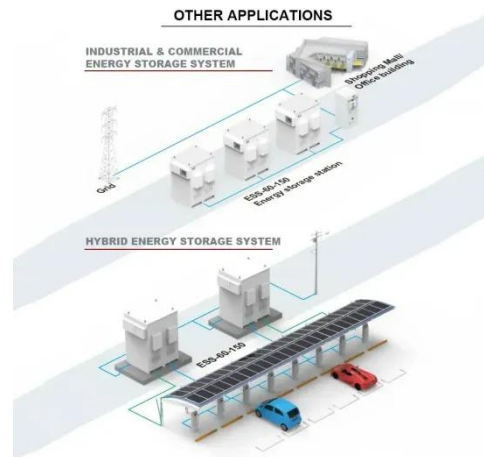

90kW/266kWh Outdoor cabinet BESS

90kW/266kWh Outdoor cabinet BESS Features All-in-one design and highly integrated Modular design with different optional parts. Easy-to-install NEMA 3R / IP54 rated Parallel installation side-by-side or ...