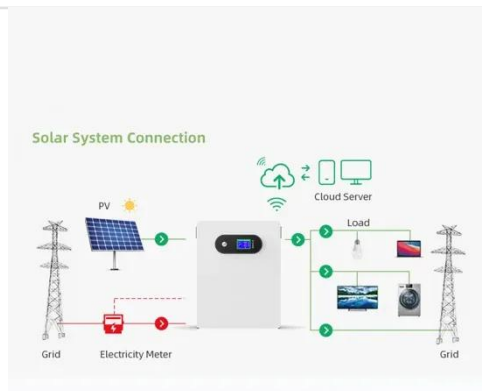

Blower Tools ...

Yardworks Battery for sale , eBay

Get the best deals for Yardworks Battery at eBay . We have a great online selection at the lowest prices with Fast & Free shipping on many items!

- ✓ IP65/IP55 OUTDOOR CABINET
- ✓ OUTDOOR MODULE CABINET
- ✓ OUTDOOR 5G BASE STATION CABINET
- ✓ WATERPROOF