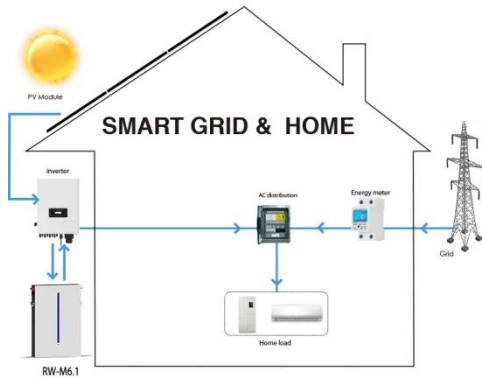

Yardworks tool batteries

Yardworks(TM) 20-Volt Lithium-Ion 2.0Ah Battery

This Yardworks(TM) 20-volt 2.0 amp-hour battery is compatible with all Yardworks(TM) 20-volt tools! Get back to work fast with the Yardworks(TM) 20-volt 1.5-amp fast battery charger (sold separately) and ...

12V 18AH GEL Replacement Battery for YardWorks Lawn Mower

Delivering power when you need it, the Mighty Max ML18-12GEL 12 Volt 18 AH (Maintenance Free) battery. Requires no addition of water during the life of the battery.