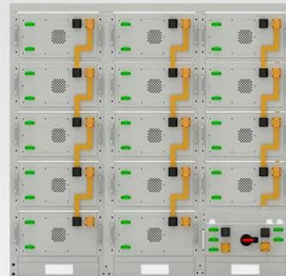

Battery String-S224

- 1C Charge/Discharge
- Easy configuration and maintenance
- Power supply can be single battery string or parallel battery strings

Selection of Photovoltaic Mounting Brackets for Color Steel Tile Roofs

Widely used on color steel tile roofs with high waterproofing requirements, such as industrial plants, warehouses, and commercial buildings. Ideal for small- to