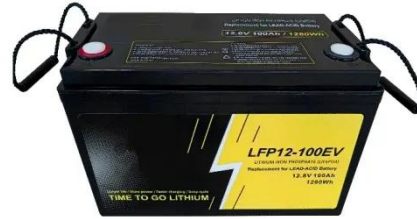

Colored steel tile photovoltaic support

Zeoluff's color steel tile roof photovoltaic bracket system has unique connection design, simple and fast installation, strong wind resistance, and can achieve installation without penetrating the roof structure.

Color steel tile roof photovoltaic bracket TS05

Color steel tile roof photovoltaic bracket TS05 offers robust, corrosion-resistant, and adjustable support for solar panels. Its easy installation and optimized tilt angles enhance energy efficiency, withstand ...

Corrosion resistant colored steel tile roof photovoltaic bracket for

The Corrosion Resistant Colored Steel Tile Roof Photovoltaic Bracket is an advanced, high-performance mounting system designed for solar panel installations on tile roofs.