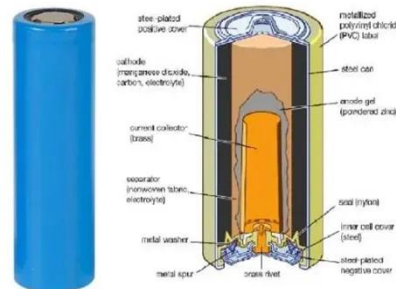

Colored steel tile photovoltaic support

Zeoluff's color steel tile roof photovoltaic bracket system has unique connection design, simple and fast installation, strong wind resistance, and can achieve installation without penetrating the roof structure.