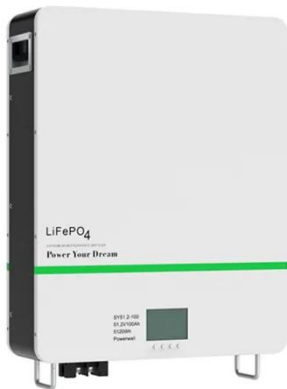

Google Images. The most comprehensive image search on the web.