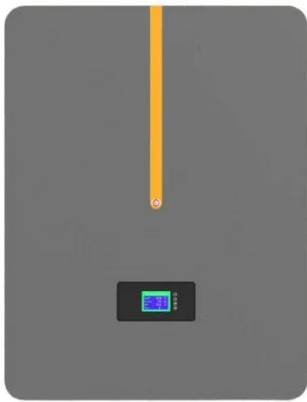

Picasa e o aplicativo de mensagens ...

Fazer o download e instalar o Google Chrome

Fazer o download e instalar o Google Chrome Você pode baixar e instalar o navegador da Web Chrome sem custos financeiros e usá-lo para navegar na Web.

Circuit Breakers & Disconnectors in Ghana

The Costa Plastic Distribution Box (CT002) is designed for 2 circuit breakers, offering safe and