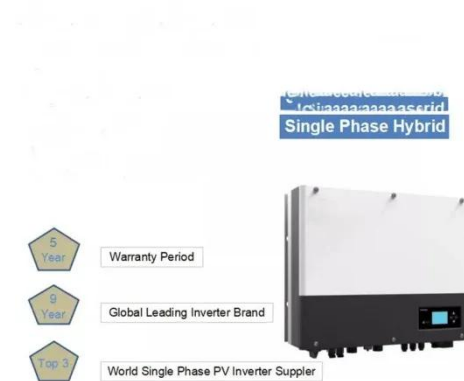

---

300 Watt Portable Power Station

Ryangi is the Top manufacturer of 300 watt portable power station, focusing on portable power station OEM custom, wholesale, and sales.

Portable Power Station 300Wh (Joinsun SGR-PPS300-3)