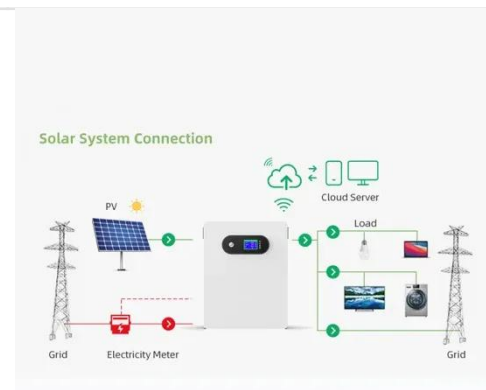

Buy 1200 Amp Switchgear Products

Discover custom 1200 Amp switchgear products at Golden Triangle Power Technology Co., Ltd. Request our pricelist and connect with trusted suppliers today!