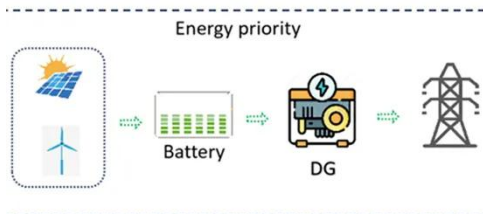

Replacement battery

Hiya, I have an early 2014 D2 cross country automatic. It keeps complaining about battery level, even after our (rare but very long drives). So I think the battery is shot. Funnily, when I put my ...