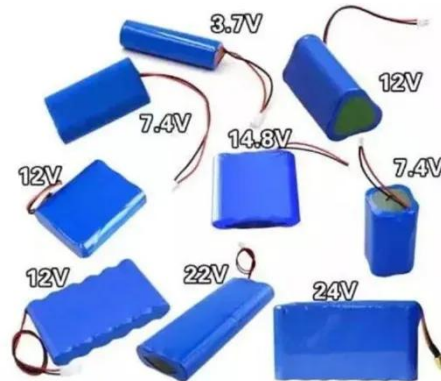

Batteries For Inverters (Complete Guide)

Whether you own an RV or your home is off-grid, the Renogy 12-V deep cycle inverter battery is one of the best acid-lead batteries for inverter use on the market. It can not only power your coffee machine, ...