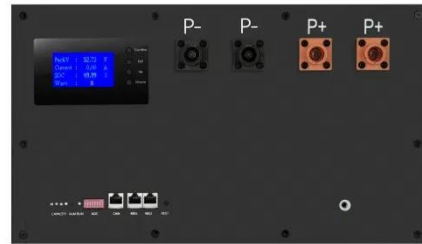

start using the car or it'll kill the ...