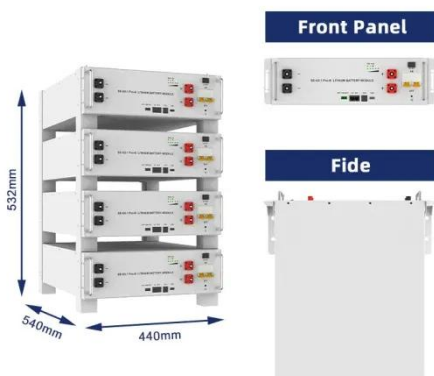

User massive-MIMO (MU ...

Comparison of Power Consumption Models for 5G Cellular Network ...

The main power consuming components of a base station are categorized in the same manner by almost all the discussed models, though the parameters which scale the power ...

Power Consumption: 5G Basestations Are Hungry, Hungry Hippos

5G basestations are pushing up power requirements by three times, as MIMO and more digital circuitry require more power.

Why does 5g base station consume so much power and how to ...

Huawei and ZTE's 5G base stations have a 100% load power consumption of 3852.5W and 3674.85W, respectively, while ZTE's 4G base station has a power