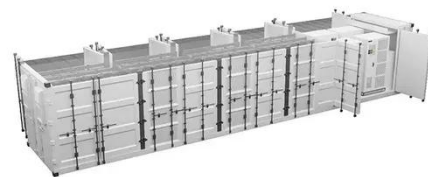

5 & 6 GHz Wireless Outdoor Devices, Base Stations (PTP, PTMP)

Where to buy?

CableFree Outdoor 4G & 5G LTE SDR Small Cell Base Station

Part of the Emerald Cellular Product Range (4G & 5G LTE), the CableFree Advanced 4G and 5G LTE SDR Small Cell