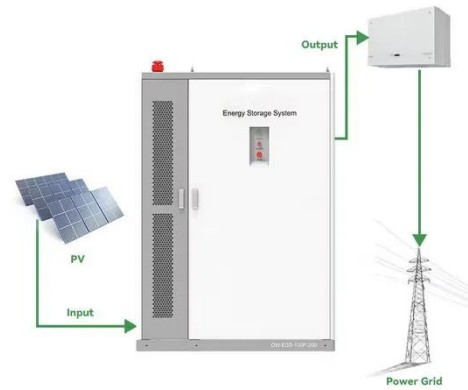

BRACKETS

C21029-Rev 0-SOLAR PANEL MOUNTING BRACKETS STRUCTURAL VERIFICATION CERTIFICATION We certify that we have checked the structural design of "SOLAR PANEL ...