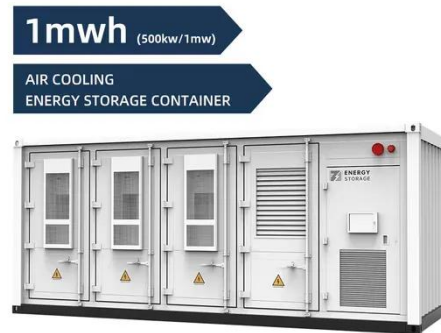

in Outdoor Telecom Cabinets

Explore how energy-efficient outdoor telecom cabinets reduce power consumption, enhance sustainability, and lower operational costs for modern telecom networks.