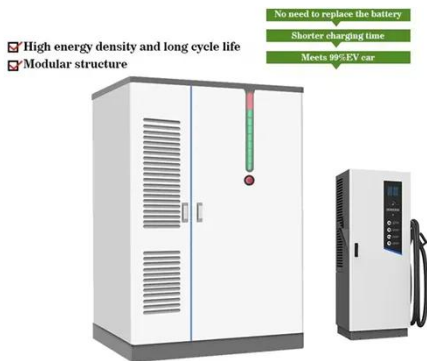

Tanzania smart pv-ess integrated cabinet

All-in-one design, integrated with PV. ESS and D.G., smart air-cooled heat dissipation, single cabinet capacity of 215kWh. Suitable for industrial and commercial scenarios, which supports functions like ...

ESS Utility Scale

Minimized LCOS, Maximized ESS Value
Deeply integrating power electronics, electrochemistry, and grid support technologies to deliver ESS with excellent performance

TONGA ENERGY STORAGE SYSTEM

INTEGRATED ...

Smart integration features now allow multiple containers to operate as coordinated virtual power plants, increasing revenue potential by 25% through peak shaving and grid services.

Energy Storage System Products List , HUAWEI Smart PV Global