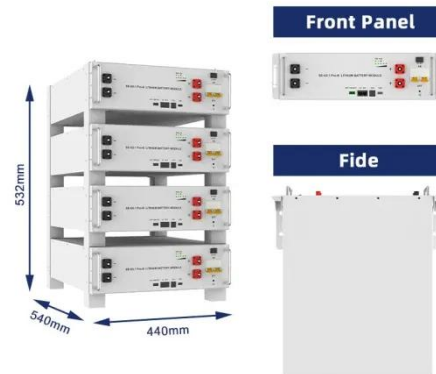

home during the night, or back up your home in the ...

Can Tesla Solar Roof and Powerwall Fully Power Your Home with ...

Tesla Solar Roof with Powerwall home battery offers efficient solar energy storage, powering homes fully on- or off-grid while managing cloudy days seamlessly.

Powerwall System Design , Tesla Support

When designing your system, Tesla will recommend the number of Powerwall units needed to back up your entire home (whole home backup). This means that during a power outage, your Powerwall ...