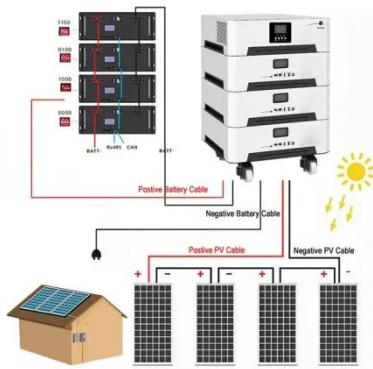

This Inline battery-powered magmeter is specially designed for applications where electricity and power supply availability is unavailable. It provides up to 5 years of battery life, minimizing maintenance and ...