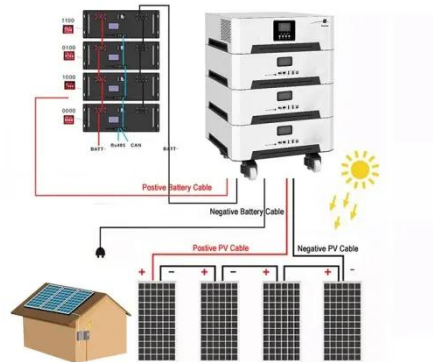

### Tek-Trol Tek-Flux 1400C Utility Electromagnetic Flow Meter, 0.7 to 39

Ideal for potable water and applications where electricity and power supply are unavailable, this electromagnetic flow meter has a measuring range of 0.7 to 39 ft/second (0.2 to 12 m/second) bi ...