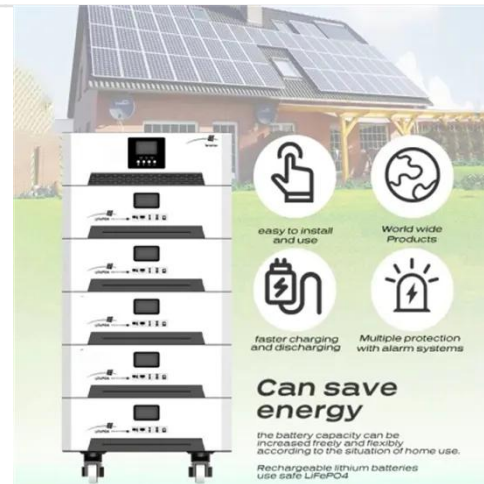

20 Things to Do in Taipei that I'm Obsessed With

As a first-time visitor to Taipei, these are some things you'll most likely want to do. The above map shows all the places I'll mention in this article.