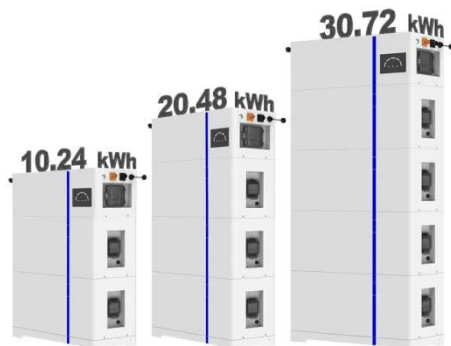

ESS

19 BEST Places to Visit in Taipei (2026 Guide)

Taipei is the modern capital of Taiwan. The diverse city has a great infrastructure and it's easy to explore the key places of interest in Taipei as well as travel to nearby cities and towns.

TAIPEI ENERGY STORAGE BATTERY