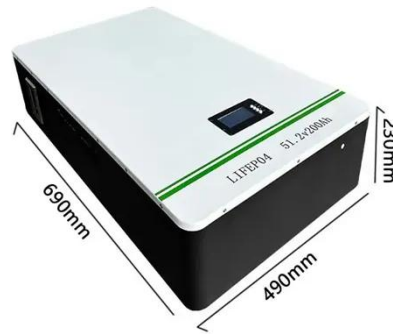

Before the purchase, we recommend studying data sheets and descriptions to make sure the panels suit well for the climate of your region. Average Price for 405 Watt Solar Panels Modern ...

Sunshine Solar PV Modules

Sunshine Solar PV Modules Sunshine Solar Panels offer a variety of photovoltaic (PV) modules, each designed to meet specific energy needs and applications. Below are some details about the PV ...

How about Sunshine Solar Photovoltaic Panels , NenPower

The lifespan of Sunshine Solar Photovoltaic Panels is typically around 25 to 30 years under optimal conditions. This endurance stems from their robust construction and advanced ...

Pallet Panels 405W Deep Blue 3.0 JA Solar Mono

The Pallet Panels 405W Deep Blue 3.0 JA Solar Mono is a great solution to purchase and receive 36 modules in a single package. The photovoltaic system