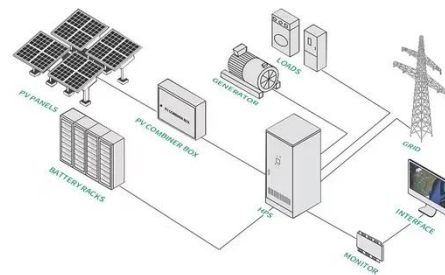

Espay Solar Energy S.L.

Steps for installing photovoltaic panels with colored steel tiles

Overview

To integrate solar energy onto a color steel tile roof, one must follow a series of key steps and considerations. Understand the roof's structure, 2. Ensure proper installation techniques, 4. Address local building codes and regulations. These brackets secure the solar panels to the roofing structure, ensuring they remain stable and effective in energy generation. Why Choose Color Steel Tile Roofs for Solar. The solar industry has rapidly evolved, and sophisticated mounting solutions now make installing solar panels on a tile roof not just possible, but routine. This system is also compatible with most PV-Modules in the market.

Steps for installing photovoltaic panels with colored steel tiles

How to make photovoltaic horizontal panels on colored steel tile ...

Color steel tile is coated with an organic coating such as PVDF material, and thus colored into a color steel plate, or galvanized steel sheet, anti-corrosive steel sheet or other thin steel sheet.

Colored steel tile photovoltaic panel installation bracket diagram

In this comprehensive guide, we will walk you through everything you need to know about color steel tile roof solar mounting systems - from their advantages and optimal placement