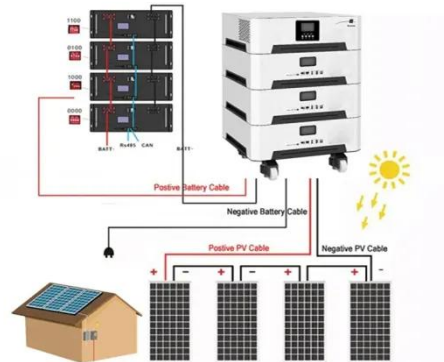

150W Solar Street Light, 150 Watts All In One Solar LED Street ...

The 150W solar street light is a high-efficiency, eco-friendly lighting solution designed for outdoor use. This solar street light 150W harnesses solar energy through an integrated solar panel, storing power ...