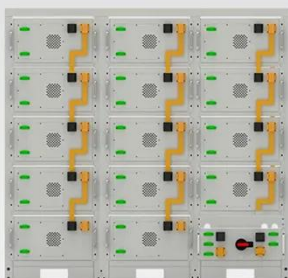

Outdoor Communication Cabinets

Widely deployed in residential, commercial, industrial, and outdoor environments, these cabinets protect sensitive electronics from environmental hazards, unauthorized access, and physical damage. A well ...