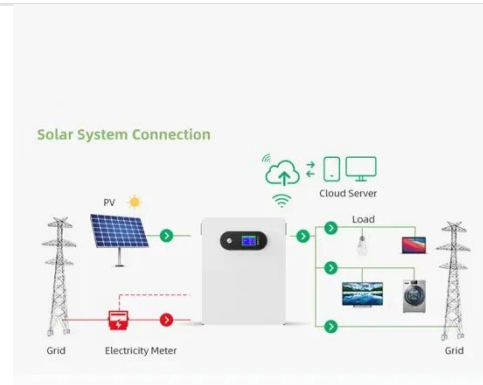

All-in-one Outdoor Lithium Battery Storage Cabinet 215kWh 819.2V BESS

Outdoor Cabinet BESS CX-CI002 is an all-in-one 215kWh lithium battery storage cabinet system specifically developed for demand regulation, peak shaving, industrial and commercial energy ...