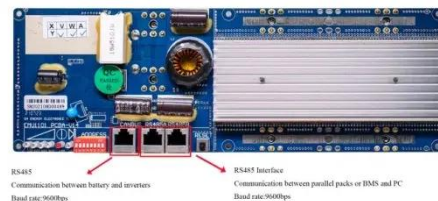

Weatherproof Outdoor Electrical Enclosures , Durable Outdoor Telecom

Discover AZE Telecom's weatherproof outdoor electrical enclosures and durable outdoor cabinets. Protect your electrical and telecom equipment from harsh environments with our IP-rated, ...