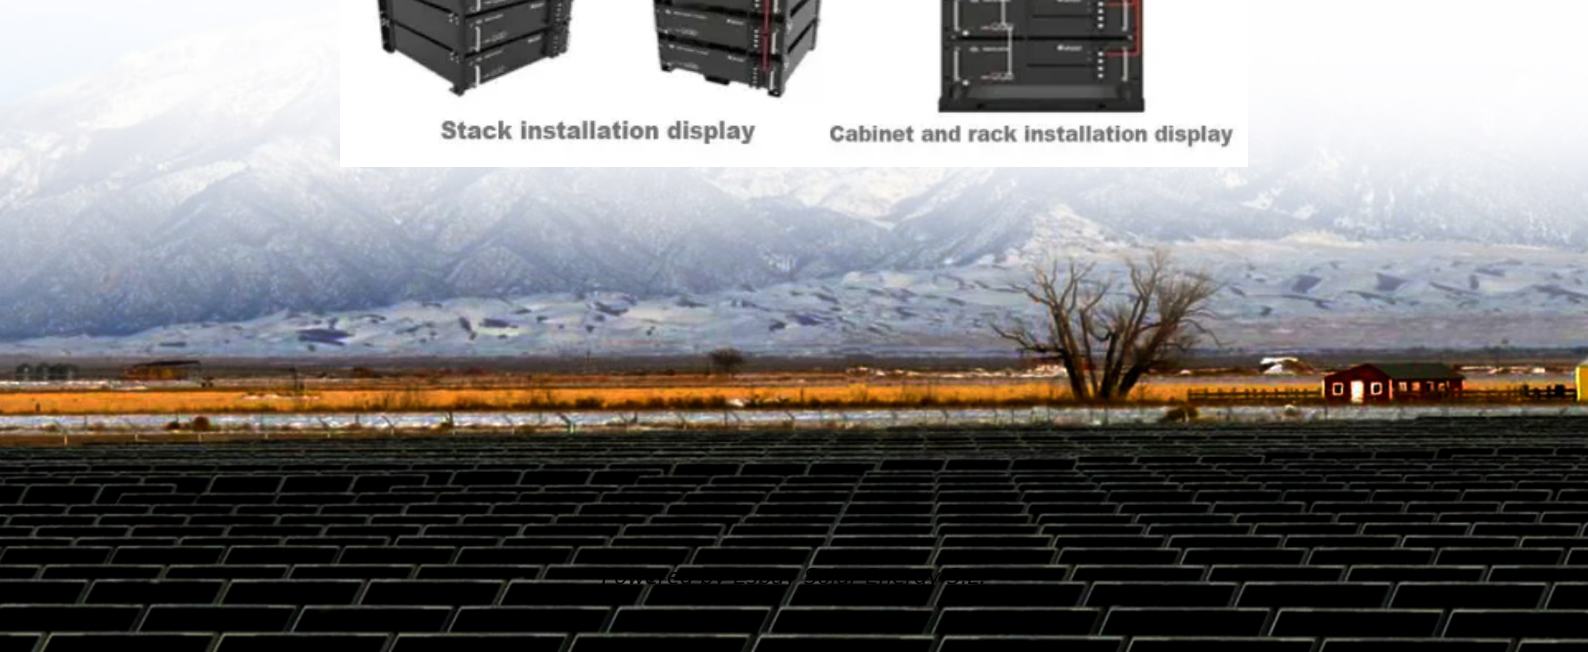

Espay Solar Energy S.L.

South Africa Communication Power Supply Cabinet 1000mm Depth

South Africa Communication Power Supply Cabinet 1000mm Depth

48V 100Ah

Elen Enclosures - Electrical enclosures Distributors

Linkbasic 42U Standing Server Cabinet, 1000 mm depth with perforated doors and 4 built-in fans for optimal cooling and airflow. Supplied flat-packed for ea

Communication power supply cabinet for power distribution room, 1000mm

southwest communication power supply cabinet 1000mm deep Explore our range of high-quality southwest communication power supply cabinet 1000mm deep - special price, and ensure you're ...

Indoor Cabinets