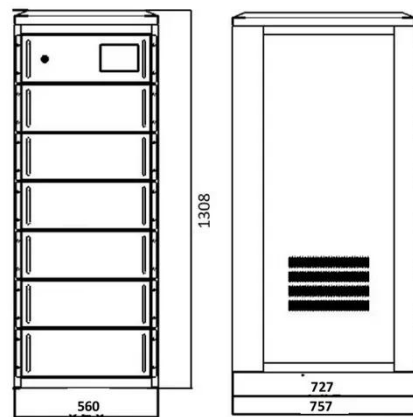

SOPHIA LITHIUM BATTERY ENERGY STORAGE POWER ...

AZE's lithium battery energy storage system (BESS) is a complete system design with features like high energy density, battery management, multi-level safety protection, an outdoor cabinet with a modular ...