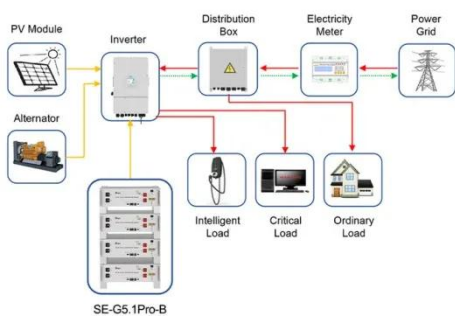

Technical Support

Get Solar Tips & Exclusive Deals 421
Industrial Dr E Sulphur Springs, TX
75482 Call Our USA-Based Experts:
903-441-2090 support@signaturesolar

Application scenarios of energy storage battery products