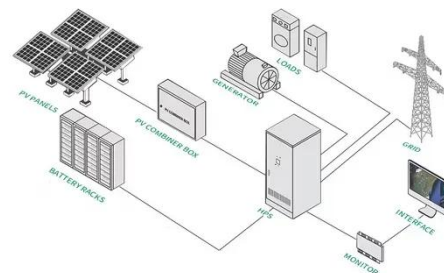

### Power Line Communication in Solar Applications

Another option to distinguish is communication from solar panels towards the inverters and the communication towards the grid. Communication between an inverter and MLPE is used for ...

## Solar Farms , IP65 & NEMA Solar Cabinets

Electrical enclosures in solar farms are critical for housing DC combiner boxes, AC distribution panels, battery storage systems, and communication cabinets. These enclosures not only ...

### Integrated Outdoor Telecom & Solar Cabinet with Cooling

Outdoor Cabinet for Telecom Equipment  
This Outdoor Telecom and Solar Electrical Enclosure is designed to house and protect communication equipment, solar controllers, inverters, ...

## COMMUNICATION CABINET (COM-C)

The communication distribution box, Communication Cabinet, from SMA Solar Technology serves as cabling for all communication components that are used in large-scale PV ...