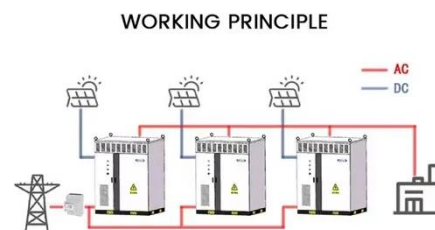

Telecom Cabinet Power System and Telecom Batteries ...

Image Source: pexels Telecom Cabinet Power System and Telecom Batteries are essential for maintaining seamless communication. These systems supply the necessary energy to ...