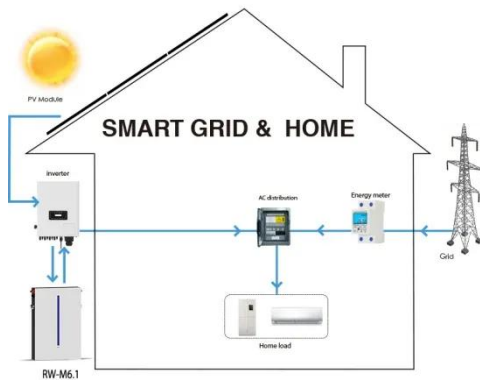

frequency multistage

TECNOBOOST 4 is an intelligent water pump assembled with high efficiency permanent magnet motor and variable frequency converter in one smart compact design to provide constant pressure boosting ...

APF , Permanent magnetic variable frequency pump , Shenneng ...

Exquisite in appearance meet the whole house water supply for a family of five, a constant pressure control system designed for families to achieve a complete constant water pressure;

APM Inverter Permanent Magnet Constant Pressure Variable ...

APM Permanent magnetic motor variable frequency driver pump, a cutting-edge solution for your water system needs. Designed with a powerful permanent magnet synchronous motor, The inverter water ...