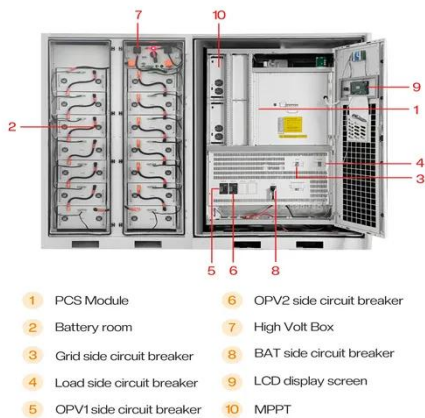

straightforward with the right equipment. Whether you have a single-phase or a three-phase pump, ...

Best Solar Water Pump Inverters for Off-Grid Power

This guide highlights five inverter solutions that pair well with solar setups and water pumps, from off-grid kits to backup inverter systems. Each option supports pumping needs while ...

How To Connect A Solar Panel To A Water Pump (Step By Step)

Can I connect a solar panel directly to a water pump? You could connect a solar panel directly to a water pump. It is not a good idea, though. The erratic pulse of electricity produced by the ...

Solar Pump Inverter Guide: How PV Inverters Power Water Pumps

Learn how a solar pump inverter converts solar energy into reliable AC power to run water pumps efficiently. Discover its benefits and applications.