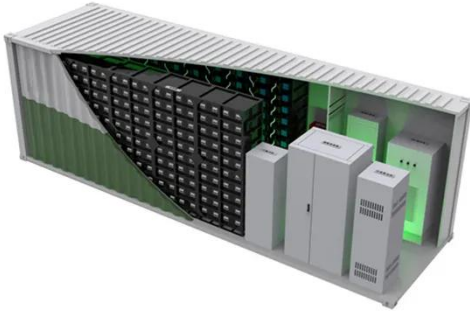

Espay Solar Energy S.L.

Solar panel center console pad

Solar panel center console pad

Amazon : Boat Console Pad

Great for Organizing Your Kayak, Boat, Center Console Boat Locker and Much More. Need help?

Dometic Center Console 11L + Dashboard Solar

The solar is a flexible 55w panel that just barely overhangs the dashboard. In the summer I've been getting about 2.2amps during peak hours. The console sits just a little high, but is a ...

Modular design,
unlimited combinations in parallel
BUILT-IN DUAL FIRE PROTECTION MODULE

Sailboat Arch , Tower In A Box , Atlantic Towers

Support large solar panel arrays, lift a center console tender and more. A design that has been extensively tested in our shop and by the experience of sailors around the world.