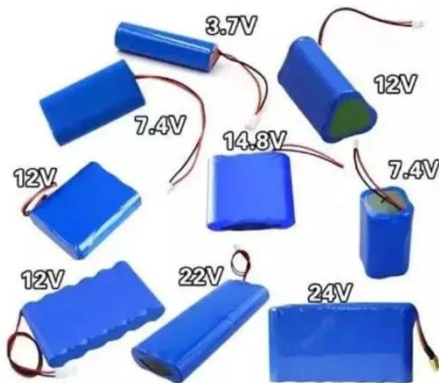

NEMA Enclosures & Integrated Solutions

Whether for remote telecom stations, solar hybrid systems, or industrial automation units, we provide fully assembled cabinets with integrated power, cooling, and control systems for plug-and-play ...

Contact Us

For catalog requests, pricing, or partnerships, please visit:
<https://espay.es>