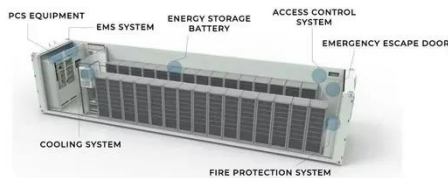

Renewables.ninja

You can also download ready-made datasets by clicking "Country" on the sidebar, or from our downloads page. This message will only show the first time you visit. Fight bravely and wisely!