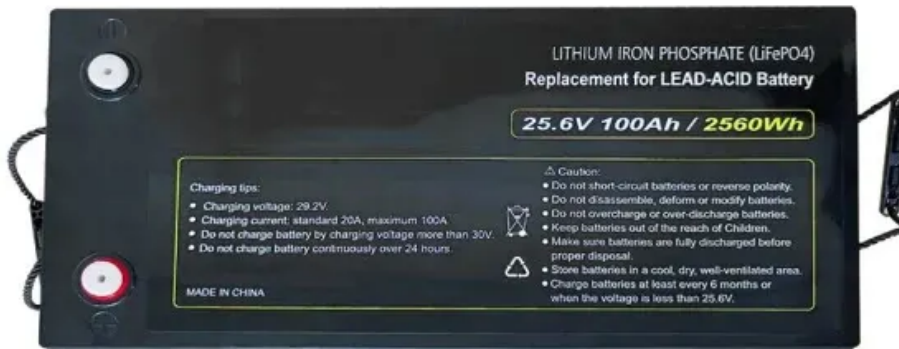

Espay Solar Energy S.L.

Solar Power Station Rhino Cloud