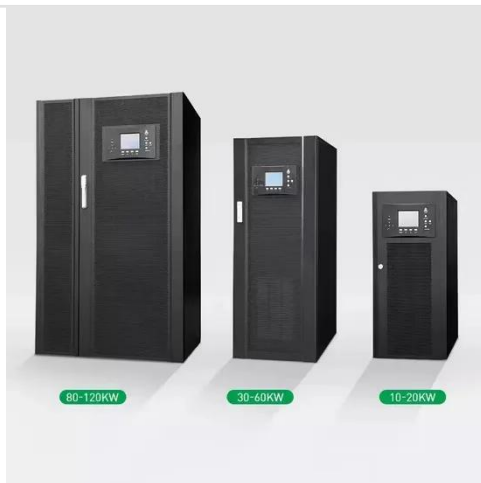

Energy Storage Enclosures/Cabinets , Modular Design to Meet ...

Machan offers comprehensive solutions for the manufacture of energy storage enclosures. We have extensive manufacturing experience covering services such as battery enclosures, grid energy ...

ESS-GRID Cabinet Brochure EN-250106

The ESS-GRID Cabinet series are outdoor battery cabinets for small-scale