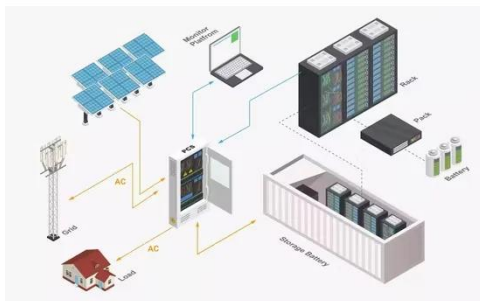

Espay Solar Energy S.L.

Skopje outdoor communication power supply bess outlets

Skopje outdoor communication power supply bess outlets

North Macedonia Plugs & Sockets: Do I Need a Power Adapter? [2024]

This travel adapter is designed to power multiple devices simultaneously, thanks to its multiple USB ports and a standard socket. This makes it perfect for charging your phone, laptop, tablet, camera, ...

SKOPJE OUTDOOR POWER SUPPLY PLANT A ...

What is a Bess system? At the heart of WEG's BESS solution is an advanced energy control and management solution. This sophisticated system coordinates different operation modes, optimizing ...

Skopje outdoor communication power supply BESS outlets

The outdoor power supply is a multifunctional portable energy storage power supply with a built-in lithium-ion battery, which can reserve electric power and has an AC output.

BATTERY ENERGY STORAGE SYSTEMS (BESS)

The compact power blocks allow the connection of power cables at input or output of BESS sub-systems control panels such as PCS, central and solar inverters. They combine high performance ratings (up ...