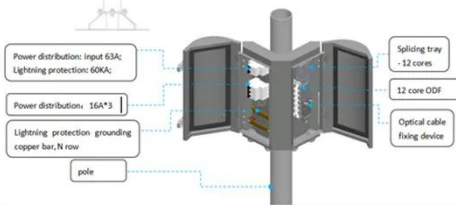

the SUN2000-450W-P2-600W-P.