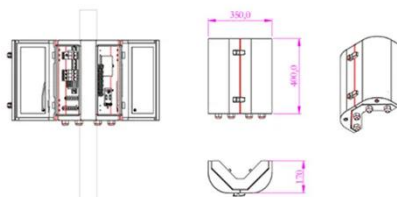

the SUN2000-450W-P2-600W-P.