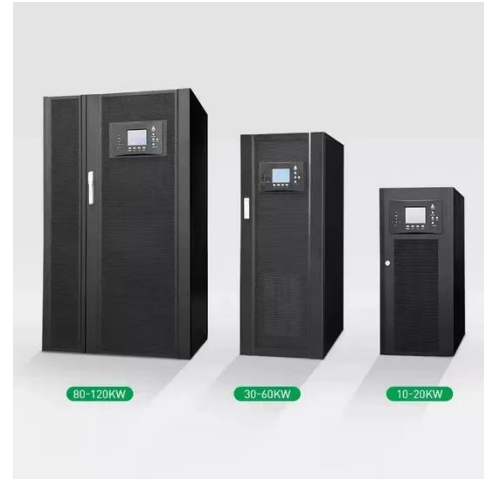

Optimize energy storage and system protection with SiteFlex, offering modular enclosures that ensure reliability in extreme environments.