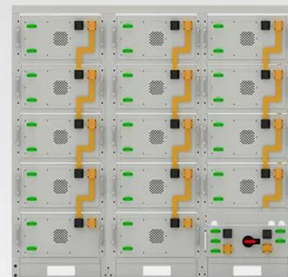

Battery String-S224

- 1C Charge/Discharge
- Easy configuration and maintenance
- Power supply can be single battery string or parallel battery strings

What are the energy storage cabinet processing technologies?