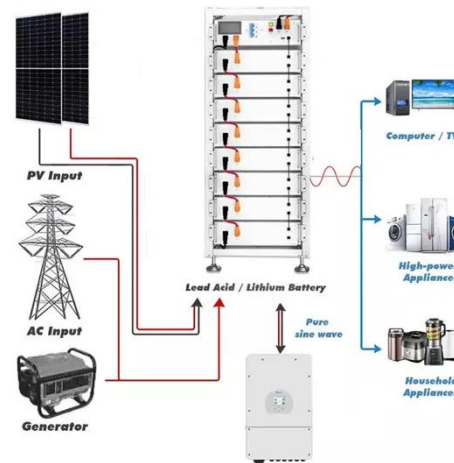

Site Battery Storage Cabinet, Base Station Energy Storage

Highjoule's Site Battery Storage Cabinet ensures uninterrupted power for base stations with high-efficiency, compact, and scalable energy storage. Ideal for telecom, off-grid, and emergency backup ...

All-in-One Energy Storage Cabinet &

BESS Cabinets , Modular, ...

Featuring lithium-ion batteries, integrated thermal management, and smart BMS technology, these cabinets are perfect for grid-tied, off-grid, and microgrid applications. Explore reliable, and IEC ...

Integrated Energy Storage for a Multi-Use Vineyard

Project Overview This project involved upgrading a regional vineyard property

from a single-purpose solar pumping system into a fully integrated, three-phase, multi-use energy system ...