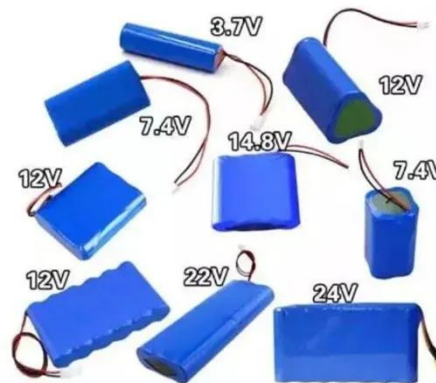

Integrated Energy Storage for a Multi-Use Vineyard

Project Overview This project involved upgrading a regional vineyard property