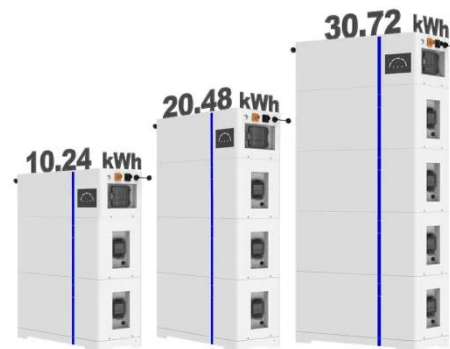

Learn about the Silfab SIL-380BK (380W) solar panel. Explore solar panel efficiency, warranties and more.

Silfab Elite SIL-380-BK 380Watt 66 Cells BoB Monocrystalline 38mm ...

Silfab Elite SIL-380-BK 380Watt 66 Cells
BoB Monocrystalline 38mm Black Frame
Solar Panel Our Price: \$381.49 Enjoy 5%
off your order of \$100 or more with
coupon code 5OFF100 Product Code: ...

Silfab Solar SIL 380 BK

Solar Panel, Elite Series, 380 Watt, 66
Half-Cell, 1000 Volt DC, 70.670 x 39.980
x 1.500 Inch (35mm Frame), 41.900
Pounds, Aluminum With Black Finish.

Silfab Solar SIL-380 BK

All you need to know about the SIL-380
BK solar panel including rating, cost,
efficiency, and warranty terms.

ESS

Silfab Solar Panels Review - Forbes Home

The solar cells of SIL-380-HC are half the
size of those found in standard panels.
Major advantages include reduced power
consumption, ...

Silfab 380W Solar Panel 120 cell SIL-380-HC Assembled in USA

The solar cells of SIL-380-HC are half the size of those found in standard panels. Major advantages include reduced power consumption, extended life, and enhanced efficiency in low-light ...

Silfab solar 380w