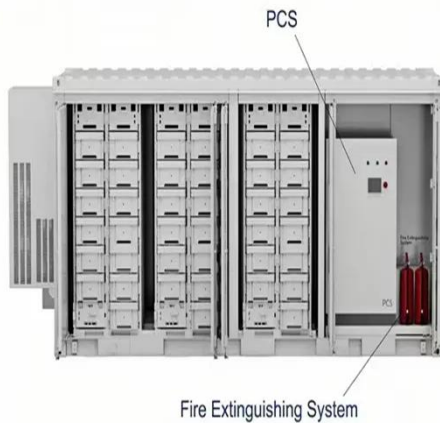

Wattainer Air-Cooled Series

The Wattainer Air-Cooled Series is a containerized BESS that features air-cooled battery packs. Container sizes range from small cabinets to standard containers of 10 ft, 20 ft, 40 ft, and 40 ft High ...

Contact Us

For catalog requests, pricing, or partnerships, please visit:
<https://espay.es>