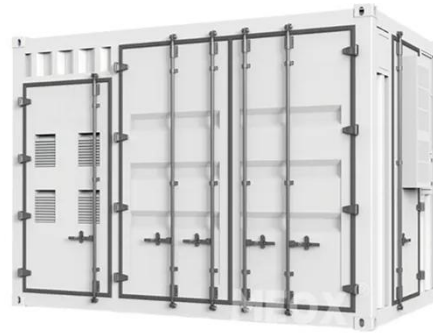

Wattainer Air-Cooled Series

The Wattainer Air-Cooled Series is a containerized BESS that features air-cooled battery packs. Container sizes range from small cabinets to standard containers of 10 ft, 20 ft, 40 ft, and 40 ft High ...