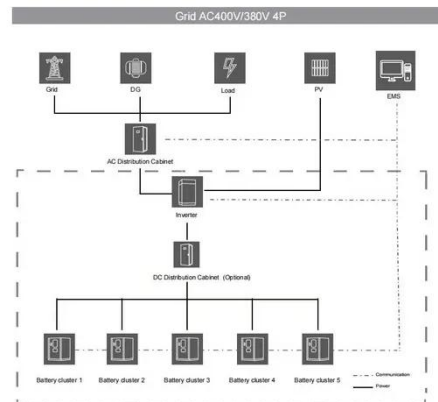

IP54 51.2kWh 61.4MWh 20kw 30kw Air Cooled Industrial Commercial ...

This energy storage system features an IP54 waterproof and dustproof design, making it suitable for outdoor use. It uses all new grade A cell LFP batteries for superior quality and performance.