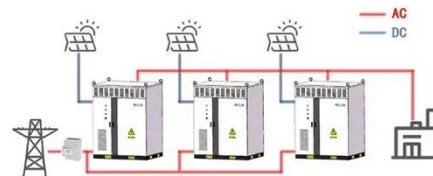

**Outdoor Cabinet LiFePO4 Battery
60kwh 30kw ESS Energy Cabinet ...**

Product name:Commercial Energy Storage Battery-cabinet;Cell of LFP:A+ grade, new battery cells, 3.2V 200Ah;Application:Industrial Solar Energy Storage Systems;OEM/ODM:Acceptable;Cycle Life:6000 ...

WORKING PRINCIPLE