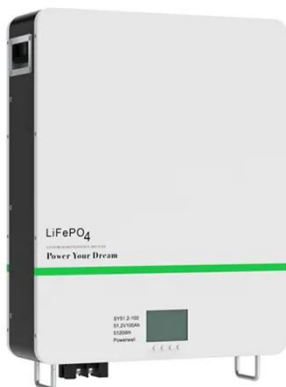

S30 Outdoor Cabinet BESS 1

All-in-one design and highly integrated. Modular design with different optional parts. Parallel installation side-by-side or back-to-back. S30 Outdoor Cabinet BESS is for Commercial and Industrial ...