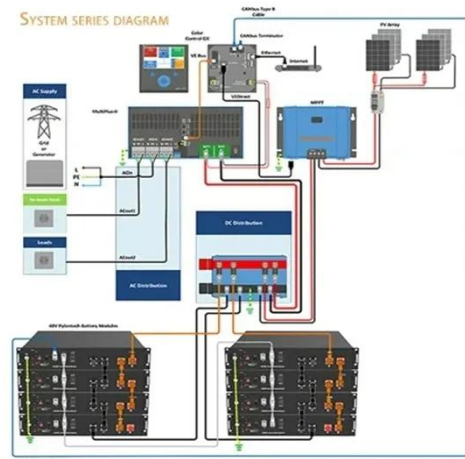

47U Deep Server Rack, Euro-Series

It is 1200 millimeters deep and supports mounting of equipment up to 1050 millimeters deep. This allows high-density equipment installations, extra space for cable management, and room for removing hot ...

47U Rack Cabinet Network Cabinet

Model: GCTINDAPC47U

Network Cabinet, Server Cabinet are designed to house, organize, and protect critical IT equipment such as servers, switches, routers, and storage devices in data centers, server rooms, or network ...