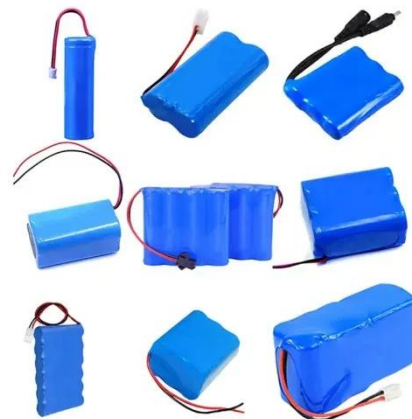

Royu circuit breaker factory in karachi

Our corporation primarily engaged and export Royu circuit breaker factory in karachi. we depend on strong technical force and continually create sophisticated technologies to meet the demand of Royu ...