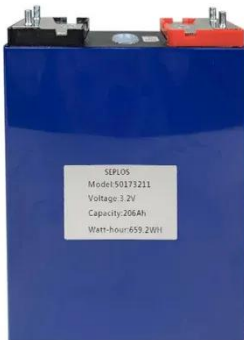

AGM Electrical Supplies is one of the Australia's Leading Electrical Wholesaler with a complete range in stock of cable, INDUSTRIAL SWITCHGEAR, LED Lights, Power Points, power ...