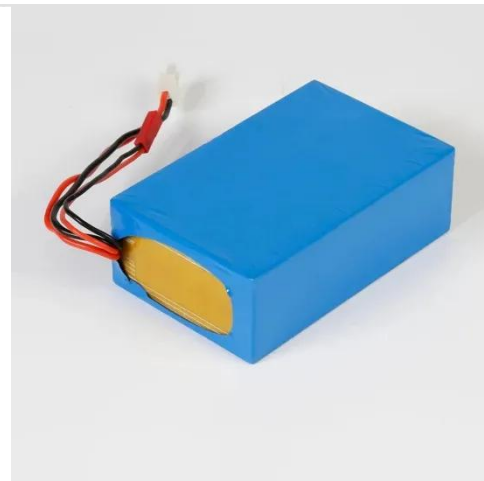

Espay Solar Energy S.L.

Royu circuit breaker for sale in Brasilia

Royu circuit breaker for sale in Brasilia

ROYU CIRCUIT SAFETY BREAKER (PLUG IN or ...

ROYU CIRCUIT BREAKER (PLUG IN or BOLT ON) 15A 20A 30A 40A 60A 100A ...

ROYU Breakers - FELCO Store

Shop Firefly Electric and Lighting's best sellers, top picks, and great deals on trusted brands for your lighting, power, and electrical needs.

Royu circuit breaker for sale in brazil

Also the items happen to be certified by mutiple safety certification. We will provide our Royu circuit breaker for sale in brazil priducts in top-quality and most favourable value.

Royu - Niolin Industrial Supply

ROYU BOLT-ON CIRCUIT BREAKER (RCBB) - Buildwell Depot

APPLICATION Protects the electrical circuit from damage caused by overload electricity or short circuit. Once it detects a problem it automatically trips and cuts off the power. Dimension: L x W x H (8.5cm ...