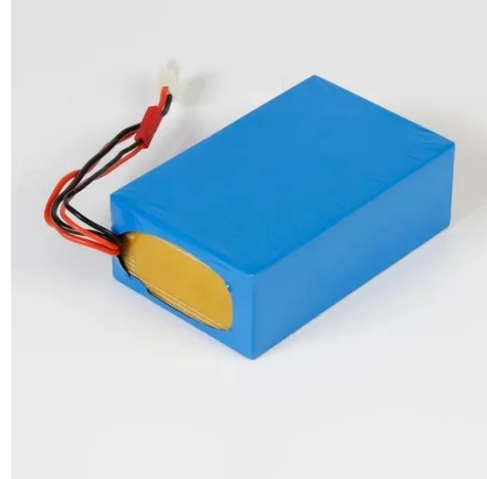

Shipping Container Solar Systems in

Remote Locations: An Overview

A shipping container solar system is a modular, portable power station built inside a standard steel container. A Higher Wire system includes solar panels, a lithium iron phosphate battery, an ...

Professional mobile solar container solutions with 20-200kWp solar arrays for mining, construction and off-grid applications. In short, you can indeed run power to a container - either by extending a line from the grid or by ...

How to connect rooftop solar power inverter , NenPower

In summary, establishing a connection for a rooftop solar power inverter

involves multiple meticulous steps. Understanding components aids in successful operation, while strict safety protocols ...