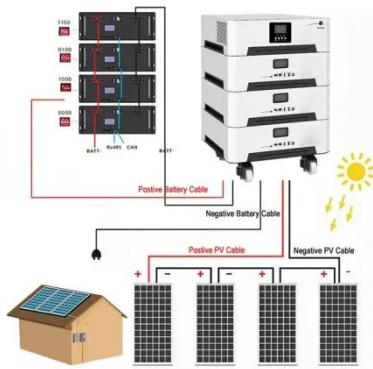

Battery Swapping Station

Battery swapping station (BSS) also known as battery switching station is a place where electric vehicle owners can rapidly exchange their empty battery with a fully charged one (see Fig. 17). This concept ...

Comprehensive explanation of battery swapping ...

Systematically explain the functions, application scenarios, revenue models, and specification selection of the battery swapping cabinet.

Eaton 9390 Integrated Battery Cabinet (Models IBC-S and ...

The Integrated Battery Cabinet (IBC) systems are housed in single free-standing cabinets. Two models are available: Model IBC-S (small cabinet) and Model IBC-L (large cabinet). ...

/15/20KVA UPS Battery Cabinet Installation and Operation ...