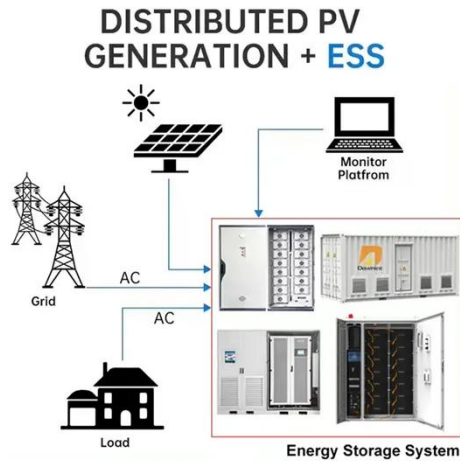

Espay Solar Energy S.L.

Quido intelligent energy storage cabinet model

Quido intelligent energy storage cabinet model

All-in-One Energy Storage Cabinet & BESS Cabinets , Modular, ...

Featuring lithium-ion batteries, integrated thermal management, and smart BMS technology, these cabinets are perfect for grid-tied, off-grid, and microgrid applications. Explore reliable, and IEC ...

Cabinet Energy Storage System , VREMT

Standardized and scalable design for long-lasting, intelligent energy storage. Compact footprint with high single-cell energy density. Single cabinet footprint reduced by over 20%, with multi-unit scalability for ...

Integrated Energy Storage Cabinet

The Cabinet offers flexible installation, built-in safety systems, intelligent control, and efficient operation. It features robust lithium iron phosphate (LiFePO4) batteries with scalable capacities, supporting on ...

All-in-One Energy Storage Cabinet , Integrated Power & Battery

The Integrated Energy Storage Power Cabinet is a compact, all-in-one solution that combines power distribution, energy storage, and intelligent control systems