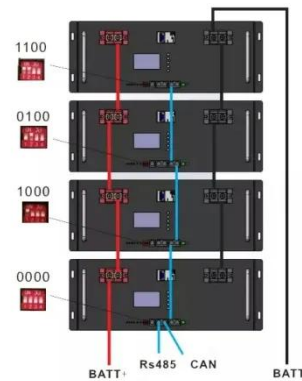

How to Build a Safe Storage Solution for Lithium-Ion Batteries

Use Proper Containment: Consider storing batteries in metal cases placed inside ammo cans. These cans should then be stored in a secure, fire-resistant cabinet located at a safe distance--at least 30 ...

Key Considerations for Installing a Lithium Battery Cabinet

Before you can reap the benefits of these advanced systems, it's essential to