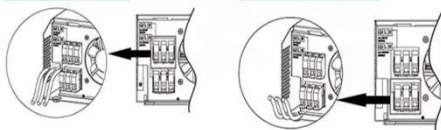

AC input wires

AC output wires

IP54 OUTDOOR CABINETS

With durable construction the Outdoor Type 3 power cabinet incorporates tailored thermal systems (fan/filters, air conditioners, Heat exchangers, hybrids and heaters) that will keep even the most ...

Protect Your EV Charger: Best