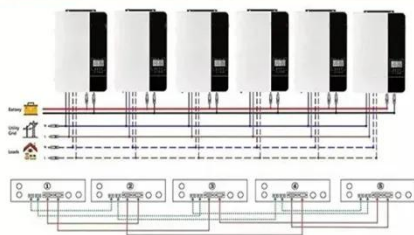

Product Quality of IP54 Outdoor Cabinet for Two-Way Charging for I

The Ultimate Guide to EV Charger IP Ratings Waterproof & Dustproof

But how do you ensure your EV charging stations can withstand rain, dust, and even extreme weather? The answer lies in IP (Ingress Protection) ratings, the global standard for ...

IP54 Protection: Weatherproof Charging Stations

By integrating robust material selection, intelligent mechanical design, and rigorous testing protocols, weatherproof charging stations deliver uninterrupted service across geographical and climatic ...

IP54 OUTDOOR CABINETS

With durable construction the Outdoor Type 3 power cabinet incorporates tailored thermal systems (fan/filters, air conditioners, Heat exchangers, hybrids and heaters) that will keep even the most ...

Protect Your EV Charger: Best