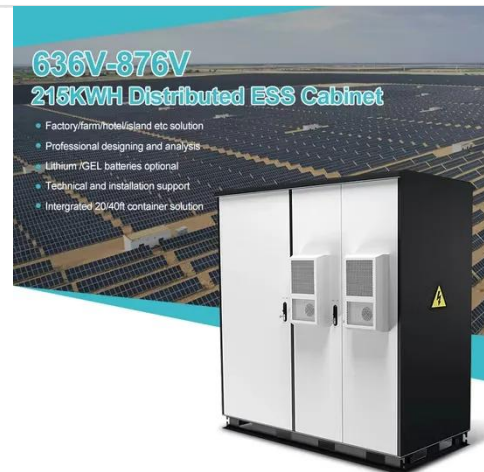

Intelligent Charging Cabinet

Key Features
oQuick battery-swap
oData monitoring
oEfficient operation
oAnti-Theft Tracking
oIntelligent management
oSafety protection
oPerformance guarantee
oProfessional customization